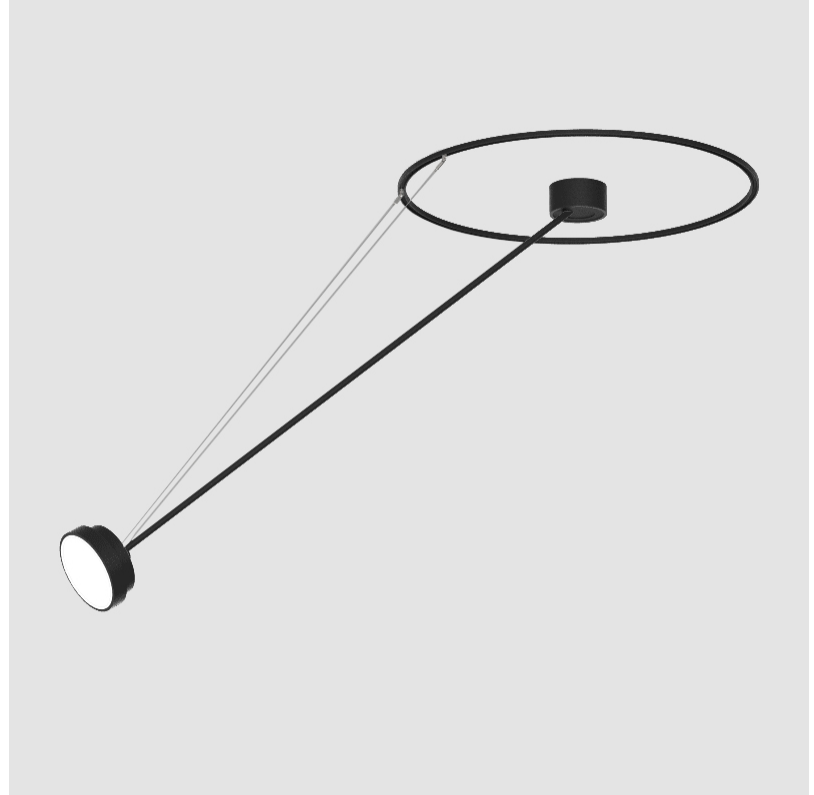

GENERAL

Series: Sign Diva Dancer
Subseries: Sign Diva Dancer
Partner: Prolicht
Division: Architectural
Installation: Suspension
Product Type: Pendant
Mounting Location: Ceiling
Light Distribution: Adjustable

PHYSICAL

Shape: Round
Diameter (mm): 200
Diameter (in): 7 7/8
Height (mm): 1620
Height (in): 63 3/4
Weight (kg): 3
Weight (lbs): 6.6
Diffuser: PMMA - Opal / Micro-Prism / Sparkling Secret / Vintage Industrial
Fixture Finish: SSR / BKV / CWI / CRY / HAB / UFT / ITA / RUA / FTG / MYG / LOD / PUS / FRO / FUP / KIA / POP / BLS / SPG / MEY / GOH / CHC / COM / ABZ / JAG / OBR / MOS / ROR
Fixture Material: PMMA / Extruded Aluminum / Steel

ELECTRICAL

Lamp Type: LED (Zhaga Standard)
Input Wattage (W): 12.1
Total Output Wattage (W): 11
Dimming: Tri-Mode (Non-Dimming and Phase Dimming (120Vac only) and 0-10V Dimming)
Driver Included: Yes
Driver Location: Integrated
Driver Type: Constant Current - Universal
Driver Class: Class 2
Input Voltage (V): 120 - 277
Constant Current (MA): 350

LED

Color Temperature (°K): 2700 / 3000 / 3500 / 4000
Max. Delivered Lumen (lm): 836 / 895 / 903 / 921
Nominal Lumen (lm): 1280 / 1370 / 1382 / 1410
CRI: >90 CRI
Lamp Life (hrs): 50000

OPTICAL

Adjustability: Rotational Canopy 170°; Tilting Canopy ±50°; Tilting Head ±90°

RATINGS AND CERTIFICATIONS

Certified By: Certified for North American Standards
IP rating: IP20